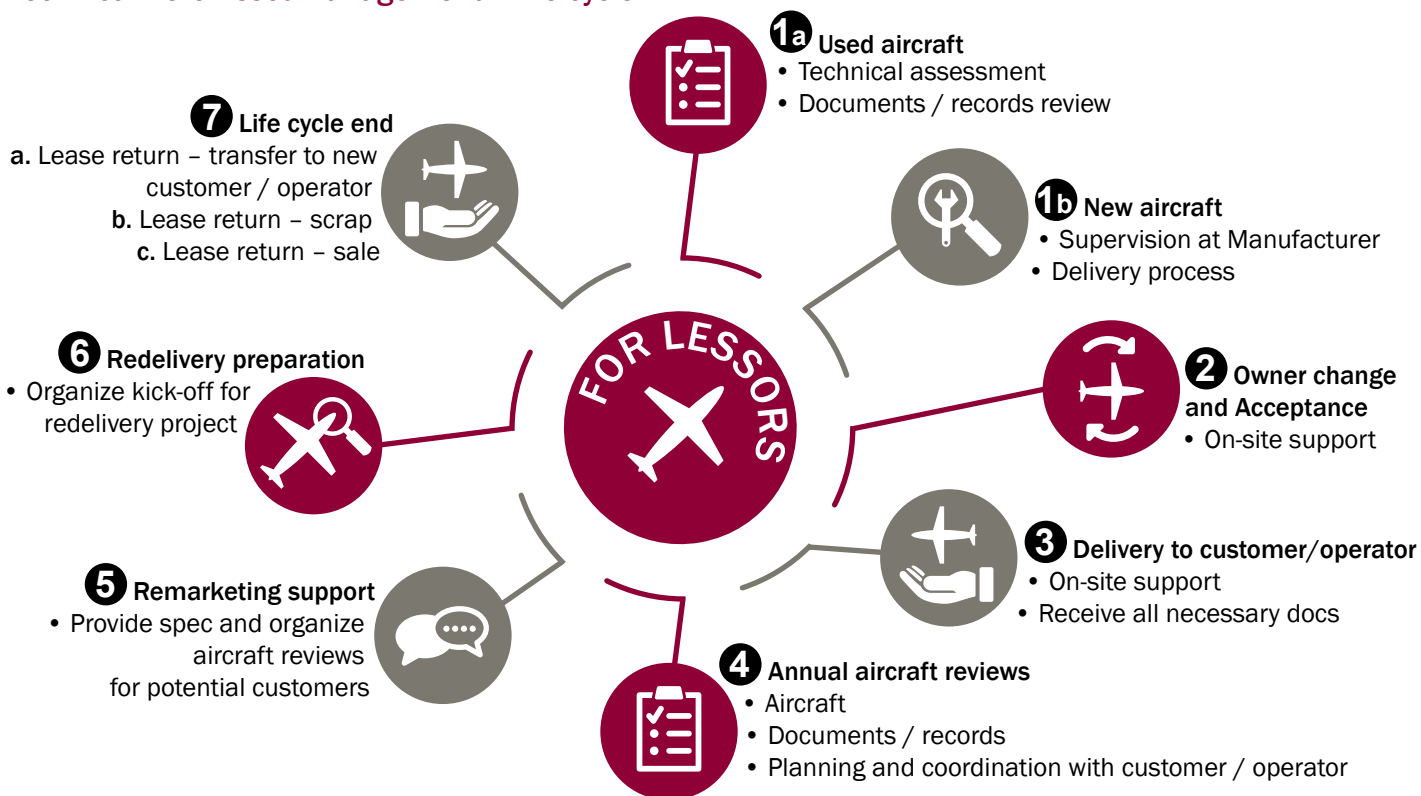

Full technical support package for the life cycle of your aircraft

Our team consists of highly qualified and long term experts in the area of technical aero asset management tasks. Take advantage of our outsourcing offer. Your employees can concentrate on your core business.

We understand your challenges

With our experience we will provide you a professional and effective handling of your aircraft and projects.

Fast, flexible and global on-site support

Benefit from a reliable partner offering a clearly defined contract and a flexible project team. Necessary resources can be adjusted quickly by reverting to our partnership network.

Technical Aero Asset Management – life cycle

Additional services:

- Handling of repossession of aircraft
- Organization of storage and CAMO services
- Support in handling Aviation Authorities
  - Owner changes
  - Address changes
  - Storage / CAMO
  - Permit to Fly

Benefit of our package offer:

- Only one partner for all steps.
- Minimization of your administrative workload.
- No need to organize reviews and inspections with neither the performer nor the airline. It is all in our hand.
- You get a regular update on aircraft reviews and status.
- Easy budgeting because of a fixed price per defined package per aircraft.

Please contact us and get the support you need!

Tel. +49 (0)4183 7735138 • Management@QRelation.com

QRelation Management Team GmbH
Seevekamp 100 • 21266 Jesteburg

Partner for Aero
Asset Management
QRelation.com