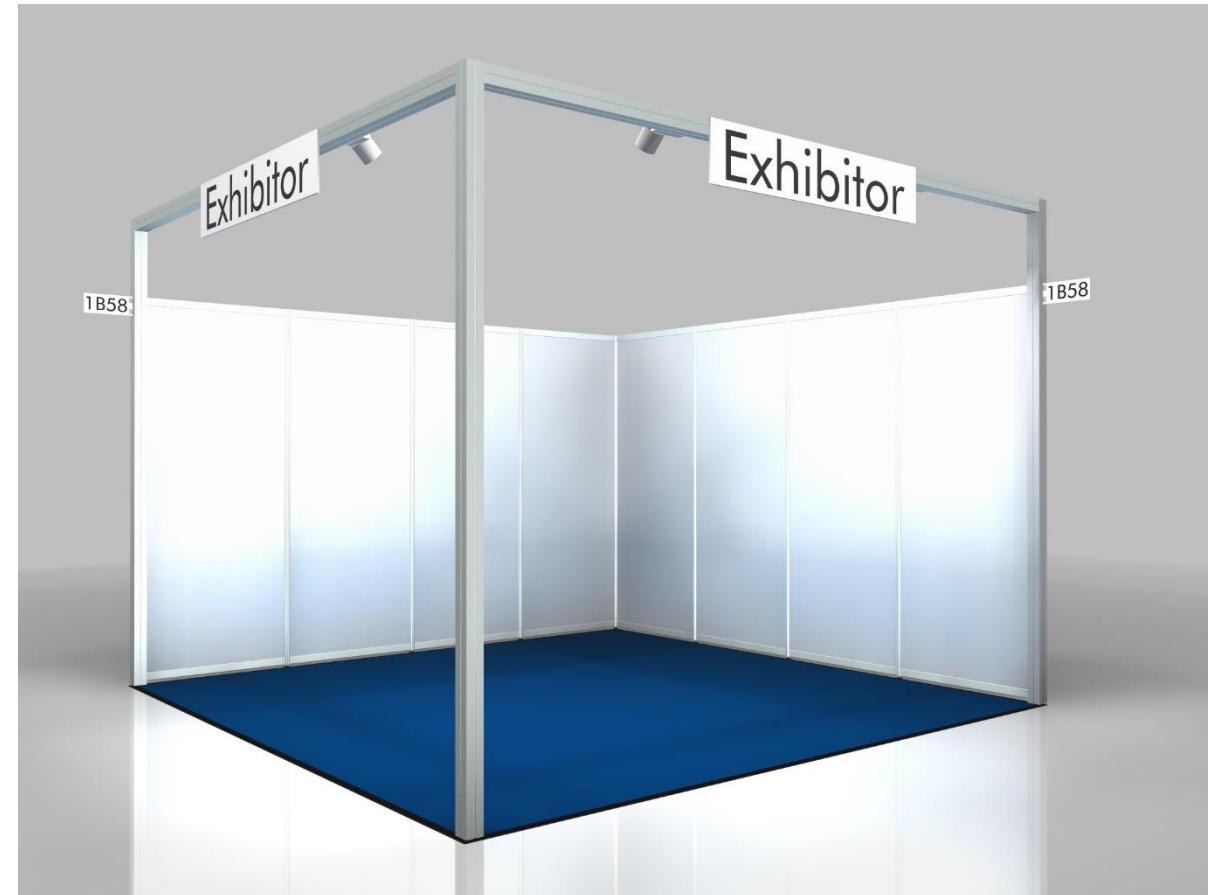

# TREND SHELL SCHEME

## Each standard shell scheme comes with:

- Walls
- Name board
- Carpet
- Pre-show clean
- Spotlights (one per 4sqm) plus 3 kilowatt mains
- European power socket (in one fixed location)
- Electrical consumption and internal wiring to spotlights.

# TREND SHELL SCHEME

Front View  
All measurements in mm

# TREND SHELL SCHEME

Ground Plan  
All measurements in mm