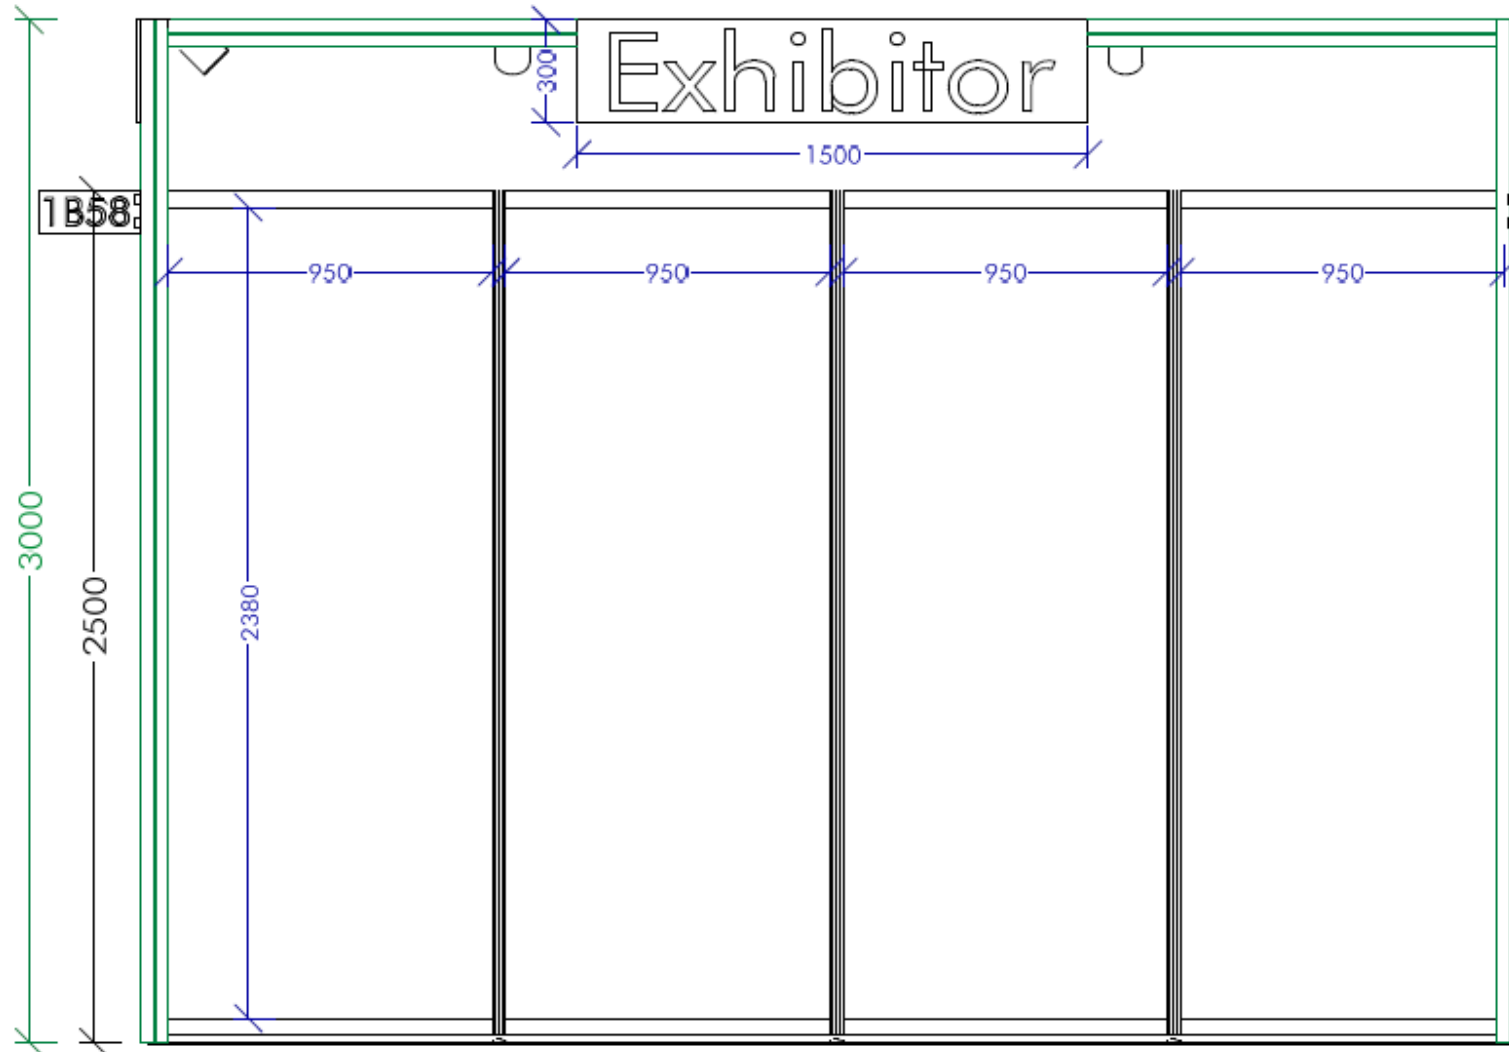

# TREND SHELL SCHEME

## Each standard shell scheme comes with:

- Walls
- Name board
- Carpet
- Pre-show clean
- Spotlights (one per 4sqm) plus 3 kilowatt mains
- European power socket (in one fixed location)
- Electrical consumption and internal wiring to spotlights.

# TREND SHELL SCHEME

Front View  
All measurements in mm

# TREND SHELL SCHEME

Ground Plan  
All measurements in mm