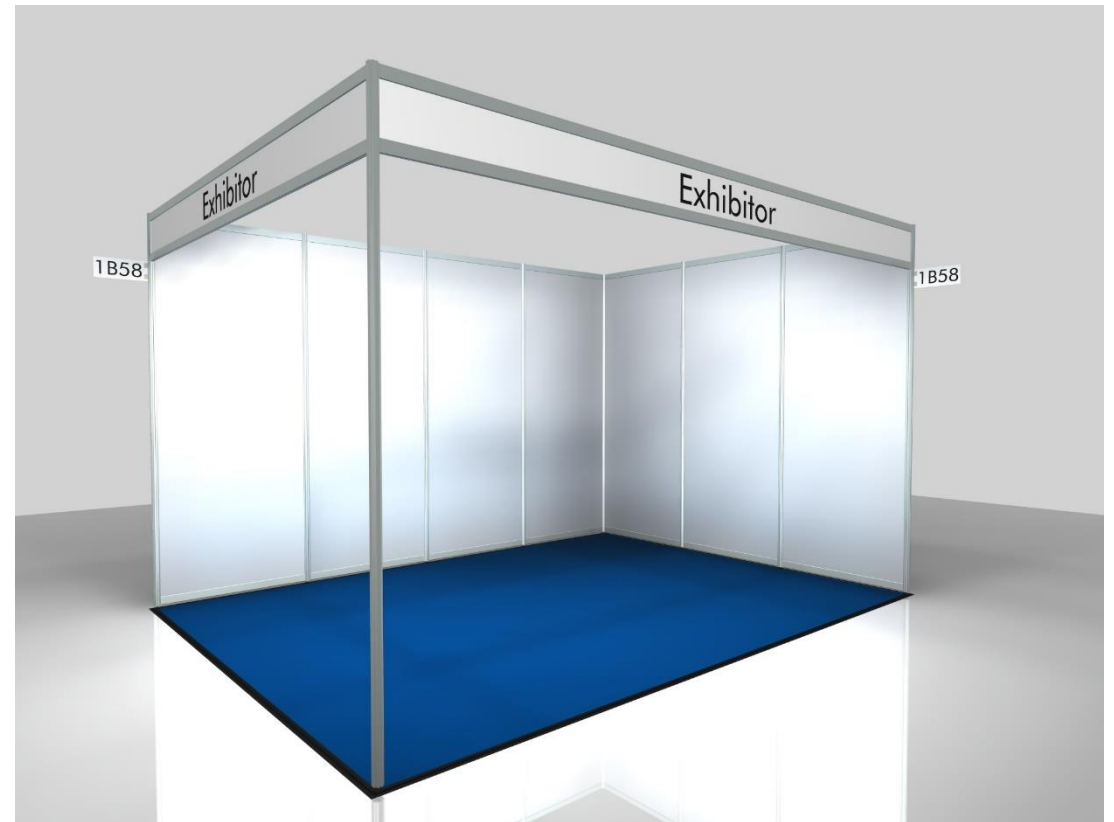

STANDARD SHELL SCHEME

Each standard shell scheme comes with:

- Walls
- Name board
- Carpet
- Pre-show clean
- Spotlights (one per 4sqm) plus 3 kilowatt mains
- European power socket (in one fixed location)
- Electrical consumption and internal wiring to spotlights.

STANDARD SHELL SCHEME

Usable dimensions of the panels (for graphics)
All measurements in mm