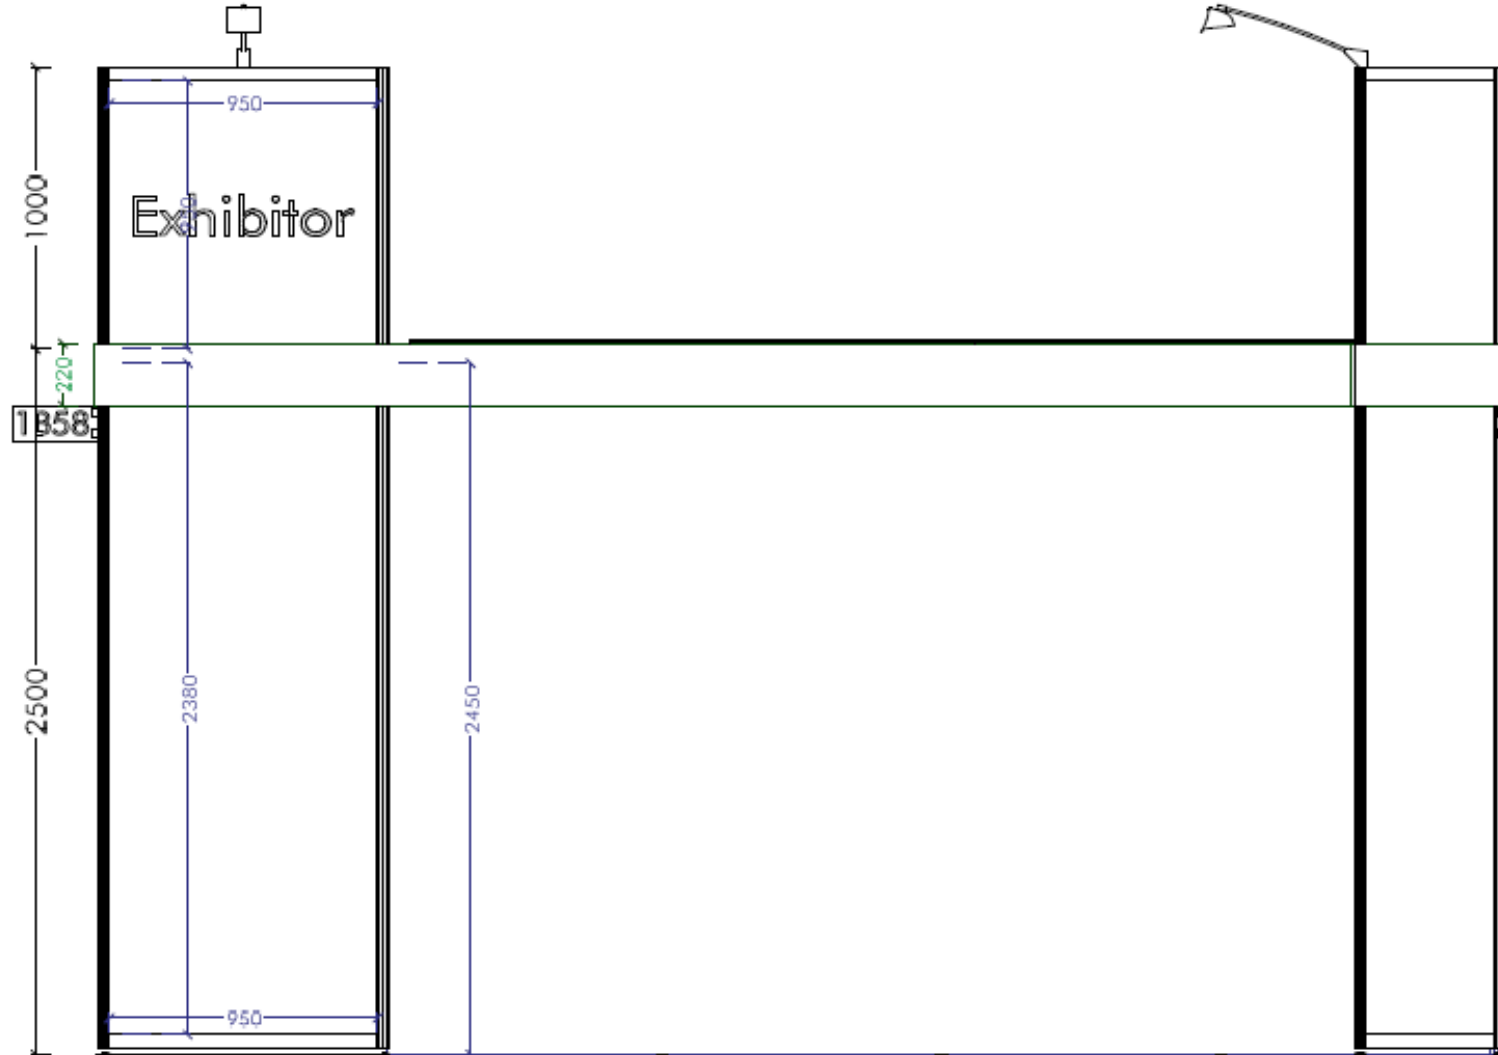

# PREMIUM SHELL SCHEME

**Each standard shell scheme comes with:**

- Walls
- Name board
- Carpet
- Pre-show clean
- Spotlights (one per 4sqm) plus 3 kilowatt mains
- European power socket (in one fixed location)
- Electrical consumption and internal wiring to spotlights.

# PREMIUM SHELL SCHEME

Front View  
All measurements in mm

# PREMIUM SHELL SCHEME

Ground Plan  
All measurements in mm