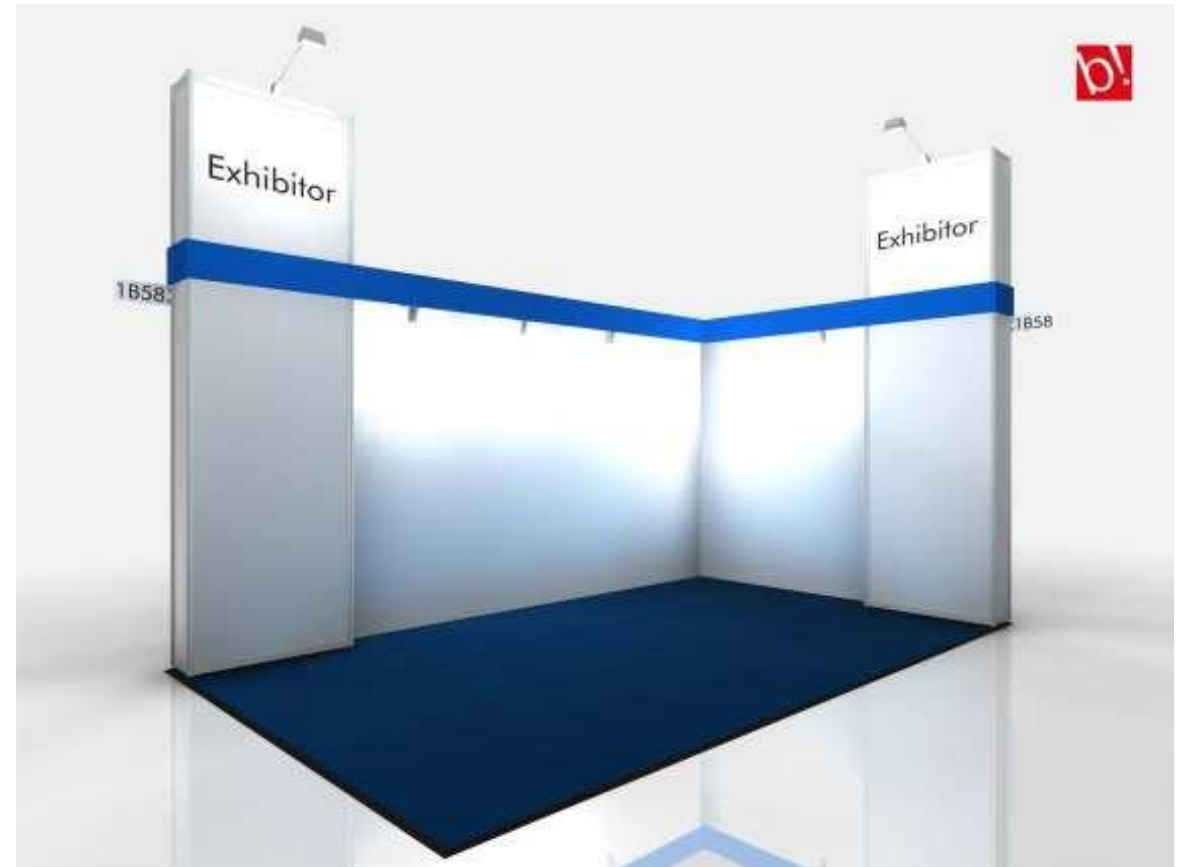

# PREMIUM SHELL SCHEME

**Each standard shell scheme comes with:**

- Walls
- Name board
- Carpet
- Pre-show clean
- Spotlights (one per 4sqm) plus 3 kilowatt mains
- European power socket (in one fixed location)
- Electrical consumption and internal wiring to spotlights.

# PREMIUM SHELL SCHEME

Front View  
All measurements in mm

# PREMIUM SHELL SCHEME

Ground Plan  
All measurements in mm