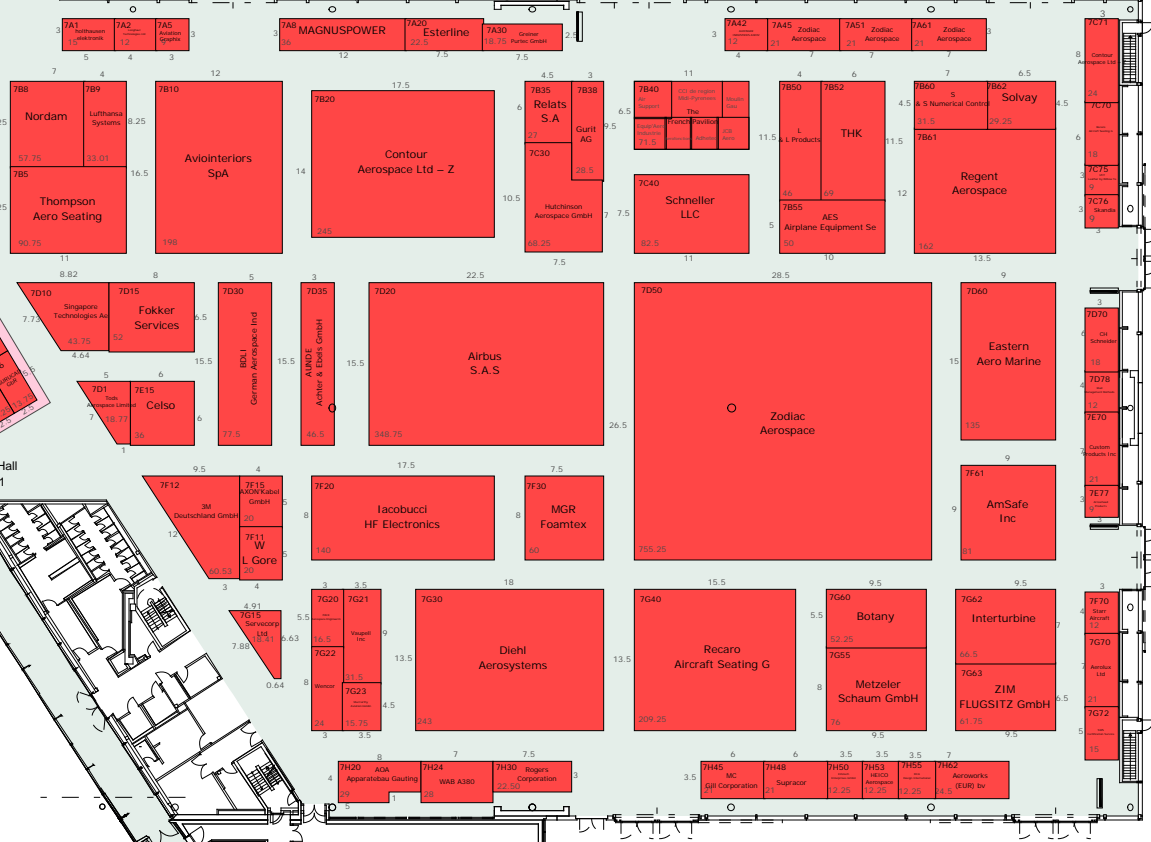

TOR 15

ance Only

To World Travel
Catering & Onboard
Services Expo

HALL B7

snack bar
cafe

To Hall B1